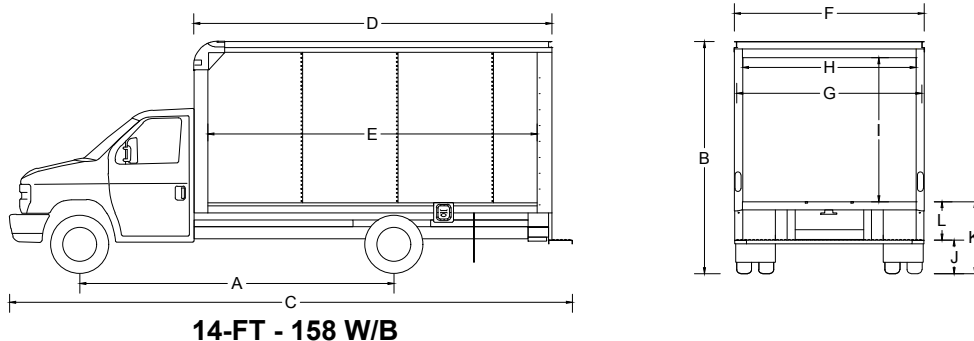

NOTE: FRP bodies have 3/8" fiberglass reinforced sidewalls.

REAR FRAME:

E-coated steel rear structure with 12 gauge sides and header, 10 gauge threshold with drain holes and 2 rear grab handles

REAR DOOR:

FRAME AND FLOOR:

Box tube long sills with 3" formed C-channel cross members of 16" centers. 1 1/8" laminated hardwood flat floor.

REAR BUMPER:

E-coated steel step surface.

FRONT-END ASSEMBLY:

Aerodynamic aluminum top and side radius with impact resistant top corners.

INTERIOR FLOOR LENGTH:

Even with the standard set back bulkhead for increased driver comfort, the cargo length at the floor is true to the stated length of the body. A sliding bulkhead door is standard as well.

WARRANTY:

3 year, 36,000 mile limited warranty and 5 year, 50,000 mile structural warranty from date of sale.

Visit www.Rockporttrucks.com for detailed product options.

Body Size	10' SRW	12' SRW	14' DRW	15' DRW	16' DRW	17' DRW	18' DRW
Interior Height	7'	7'	7'	7'	7'	7'	7'
(A) Wheel Base	138"	138"	158"	158"	176"	176"	190"
(B) Body Height	126"	126"	126"	126"	126"	126"	126"
(C) Truck Length	19' 6.5"	21' 6.5"	23' 6.5"	24' 6.5"	25' 6.5"	26' 6.5"	27' 6.5"
(D) Overall Body Length	11'	13'	15'	16'	17'	18'	19'
(E) True Body Length	10'	12'	14'	15'	16'	17'	18'
(F) Body Width	80"	80"	96"	96"	96"	96"	96"
(G) Load Width	81.25"	81.25"	92.25"	92.25"	92.25"	92.25"	92.25"
(H) Door Opening Width	71"	71"	87.25"	87.25"	87.25"	87.25"	87.25"
(I) Door Opening Height	78.5"	78.5"	78.5"	78.5"	78.5"	78.5"	78.5"
(J) Ground to Bumper	20.5"	20.5"	20.5"	20.5"	20.5"	20.5"	20.5"
(K) Ground to Floor	38.62"	38.62"	38.62"	38.62"	38.62"	38.62"	38.62"
(L) Bumper to Floor	18.12"	18.12"	18.12"	18.12"	18.12"	18.12"	18.12"