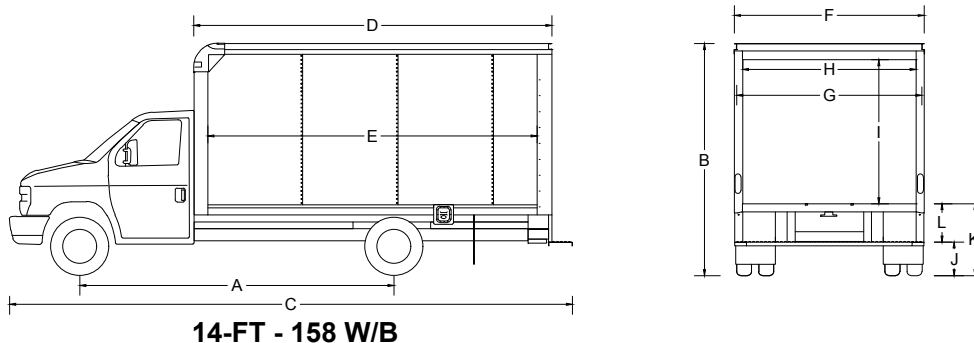

### INTERIOR FLOOR LENGTH:

Even with the standard set back bulkhead for increased driver comfort, the cargo length at the floor is true to the stated length of the body. A sliding bulkhead door is standard as well.

Body Size	10' SRW	12' SRW	14' DRW	15' DRW	16' DRW	17' DRW	18' DRW
Interior Height	7'	7'	7'	7'	7'	7'	7'
(A) Wheel Base	138"	138"	158"	158"	176"	176"	190"
(B) Body Height	126"	126"	126"	126"	126"	126"	126"
(C) Truck Length	19' 6.5"	21' 6.5"	23' 6.5"	24' 6.5"	25' 6.5"	26' 6.5"	27' 6.5"
(D) Overall Body Length	11'	13'	15'	16'	17'	18'	19'
(E) True Body Length	10'	12'	14'	15'	16'	17'	18'
(F) Body Width	80"	80"	96"	96"	96"	96"	96"
(G) Load Width	81.25"	81.25"	92.25"	92.25"	92.25"	92.25"	92.25"
(H) Door Opening Width	71"	71"	87.25"	87.25"	87.25"	87.25"	87.25"
(I) Door Opening Height	78.5"	78.5"	78.5"	78.5"	78.5"	78.5"	78.5"
(J) Ground to Bumper	20.5"	20.5"	20.5"	20.5"	20.5"	20.5"	20.5"
(K) Ground to Floor	38.62"	38.62"	38.62"	38.62"	38.62"	38.62"	38.62"
(L) Bumper to Floor	18.12"	18.12"	18.12"	18.12"	18.12"	18.12"	18.12"