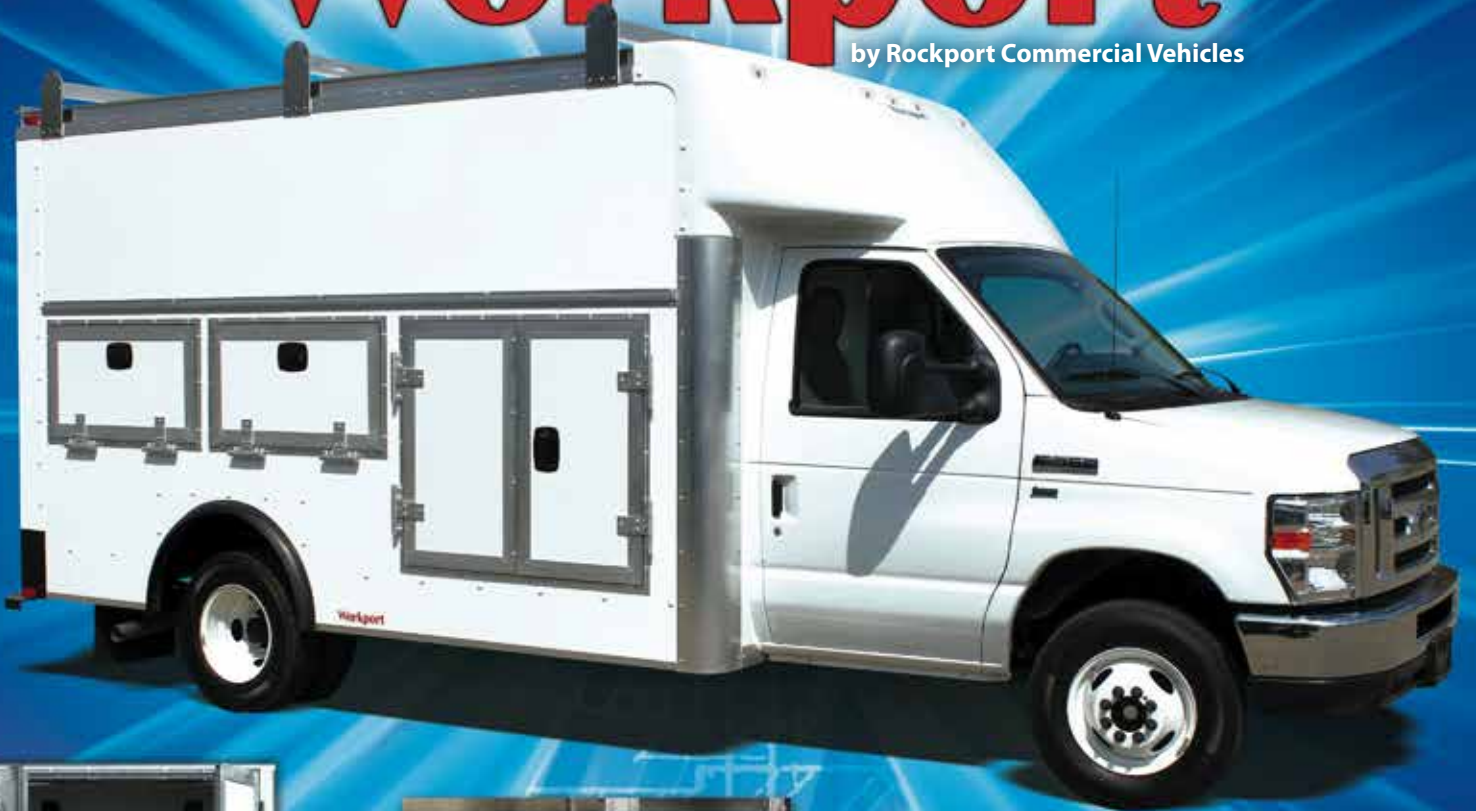

Workport

by Rockport Commercial Vehicles

888-711-1600 • www.rockporttrucks.com

STANDARD FEATURES

Workport

REAR FRAMES:

E-coated 12 gauge steel rear structure with threshold drain holes and dual integrated roof access ladders.

REAR DOOR:

Unique 70/30 rear swing door with rotary latches and a 48" clear opening width.

ROOF ASSEMBLY:

One piece translucent material with galvanized roof bows located 12' on center and roof ladder racks.

LIGHTING:

LED cargo dome light with 3-way switches located at rear of body and in cab with cab indicator light (Cutaway Chassis Only).

FRAME AND FLOOR:

3 1/2" formed steel cross members and 1 1/8" tongue and groove plywood with rubberized non-slip coin flooring overlay and E-coated steel wheel wells.

REAR BUMPER:

E-coated steel step surface.

FRONT END ASSEMBLY:

Aerodynamic aluminum top with impact resistant top corners.

INTERIOR FLOOR LENGTH:

Even with the standard set back bulkhead for increased driver comfort, the cargo length at the floor is true to the stated length of the body. A sliding bulkhead door is standard as well on cutaway chassis.