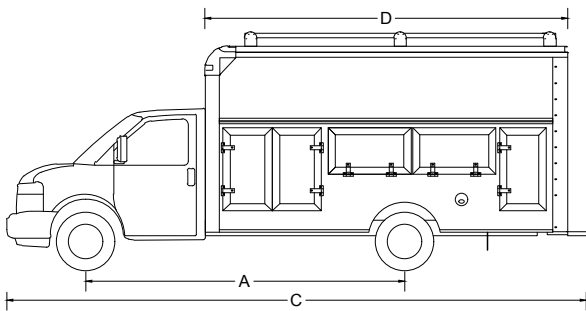

Workport

by Rockport Commercial Vehicles

888-711-1600 • www.rockporttrucks.com

STANDARD FEATURES

Workport

REAR FRAMES:

E-coated 12 gauge steel rear structure with threshold drain holes and dual integrated roof access ladders.

LIGHTING:

LED cargo dome light with 3-way switches located at rear of body and in cab with cab indicator light (Cutaway Chassis Only).

FRAME AND FLOOR:

3 1/2" formed steel cross members and 1 1/8" tongue and groove plywood with rubberized non-slip coin flooring overlay and E-coated steel wheel wells.

REAR BUMPER:

E-coated steel step surface.

FRONT END ASSEMBLY:

Aerodynamic aluminum top with impact resistant top corners.

INTERIOR FLOOR LENGTH:

Even with the standard set back bulkhead for increased driver comfort, the cargo length at the floor is true to the stated length of the body. A sliding bulkhead door is standard as well on cutaway chassis.

Visit www.Rockporttrucks.com for detailed product options.

14-FT • 159 W/B

10-FT • 139 W/B

12-FT • 139 W/B

16-FT • 177 W/B

Body Size	10' SRW	12' SRW	10' DRW	12' DRW	12' 6" DRW	14' DRW	16' DRW
Interior Height	6' 6"	6' 6"	6' 6"	6' 6"	6' 6"	6' 6"	6' 6"
(A) Wheel Base	139"	139"	139"	139"	159"	159"	177"
(B) Body Height	111"	111"	111"	111"	111"	111"	111"
(C) Truck Length	19' 6.5"	21' 6.5"	19' 6.5"	21' 6.5"	22' .5"	23' 6.5"	25' 6.5"
(D) Overall Body Length	11'	13'	11'	13'	13' 6"	15'	17'
(E) True Body Length	10'	12'	10'	12'	12' 6"	14'	16'
(F) Body Width	80"	80"	96"	96"	96"	96"	96"
(G) Compartment Height	42.5"	42.5"	42.5"	42.5"	42.5"	42.5"	42.5"
(H) Door Opening Width	47.5"	47.5"	47.5"	47.5"	47.5"	47.5"	47.5"
(I) Door Opening Height	71.5"	71.5"	71.5"	71.5"	71.5"	71.5"	71.5"
(J) Ground to Bumper	15.75"	15.75"	15.75"	15.75"	15.75"	15.75"	15.75"
(K) Ground to Floor	29.25"	29.25"	29.25"	29.25"	29.25"	29.25"	29.25"
(L) Bumper to Floor	13.5"	13.25"	13.25"	13.25"	13.25"	13.25"	13.25"