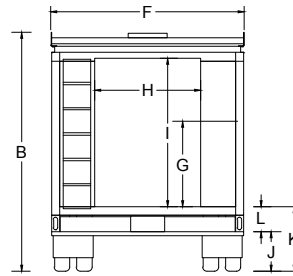

LIGHTING:

LED cargo dome light with 3-way switches located at rear of body and in cab with cab indicator light (Cutaway Chassis Only).

FRAME AND FLOOR:

3 1/2" formed steel cross members and 1 1/8" tongue and groove plywood with rubberized non-slip coin flooring overlay and E-coated steel wheel wells.

REAR BUMPER:

E-coated steel step surface.

FRONT END ASSEMBLY:

Aerodynamic aluminum top with impact resistant top corners.

INTERIOR FLOOR LENGTH:

Even with the standard set back bulkhead for increased driver comfort, the cargo length at the floor is true to the stated length of the body. A sliding bulkhead door is standard as well on cutaway chassis.

Visit www.Rockporttrucks.com for detailed product options.

14-FT • 159 W/B

10-FT • 139 W/B

12-FT • 139 W/B

16-FT • 177 W/B

Body Size	10' SRW	12' SRW	10' DRW	12' DRW	12' 6" DRW	14' DRW	16' DRW
Interior Height	6' 6"	6' 6"	6' 6"	6' 6"	6' 6"	6' 6"	6' 6"
(A) Wheel Base	139"	139"	139"	139"	159"	159"	177"
(B) Body Height	111"	111"	111"	111"	111"	111"	111"
(C) Truck Length	19' 6.5"	21' 6.5"	19' 6.5"	21' 6.5"	22' .5"	23' 6.5"	25' 6.5"
(D) Overall Body Length	11'	13'	11'	13'	13' 6"	15'	17'
(E) True Body Length	10'	12'	10'	12'	12' 6"	14'	16'
(F) Body Width	80"	80"	96"	96"	96"	96"	96"
(G) Compartment Height	42.5"	42.5"	42.5"	42.5"	42.5"	42.5"	42.5"
(H) Door Opening Width	47.5"	47.5"	47.5"	47.5"	47.5"	47.5"	47.5"
(I) Door Opening Height	71.5"	71.5"	71.5"	71.5"	71.5"	71.5"	71.5"
(J) Ground to Bumper	15.75"	15.75"	15.75"	15.75"	15.75"	15.75"	15.75"
(K) Ground to Floor	29.25"	29.25"	29.25"	29.25"	29.25"	29.25"	29.25"
(L) Bumper to Floor	13.5"	13.25"	13.25"	13.25"	13.25"	13.25"	13.25"