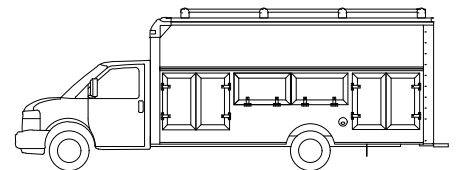

Workport

by Rockport Commercial Vehicles

888-711-1600 • www.rockporttrucks.com

STANDARD FEATURES

Workport

REAR FRAMES:

E-coated 12 gauge steel rear structure with threshold drain holes and dual integrated roof access ladders.

REAR DOOR:

Unique 70/30 rear swing door with rotary latches and a 48" clear opening width.

ROOF ASSEMBLY:

One piece translucent material with galvanized roof bows located 12' on center and roof ladder racks.

LIGHTING:

LED cargo dome light with 3-way switches located at rear of body and in cab with cab indicator light (Cutaway Chassis Only).

FRAME AND FLOOR:

3 1/2" formed steel cross members and 1 1/8" tongue and groove plywood with rubberized non-slip coin flooring overlay and E-coated steel wheel wells.

Visit www.Rockporttrucks.com for detailed product options.

14-FT • 159 W/B

10-FT • 139 W/B

12-FT • 139 W/B

16-FT • 177 W/B

Body Size	10' SRW	12' SRW	10' DRW	12' DRW	12' 6" DRW	14' DRW	16' DRW
Interior Height	6' 6"	6' 6"	6' 6"	6' 6"	6' 6"	6' 6"	6' 6"
(A) Wheel Base	139"	139"	139"	139"	159"	159"	177"
(B) Body Height	111"	111"	111"	111"	111"	111"	111"
(C) Truck Length	19' 6.5"	21' 6.5"	19' 6.5"	21' 6.5"	22' .5"	23' 6.5"	25' 6.5"
(D) Overall Body Length	11'	13'	11'	13'	13' 6"	15'	17'
(E) True Body Length	10'	12'	10'	12'	12' 6"	14'	16'
(F) Body Width	80"	80"	96"	96"	96"	96"	96"
(G) Compartment Height	42.5"	42.5"	42.5"	42.5"	42.5"	42.5"	42.5"
(H) Door Opening Width	47.5"	47.5"	47.5"	47.5"	47.5"	47.5"	47.5"
(I) Door Opening Height	71.5"	71.5"	71.5"	71.5"	71.5"	71.5"	71.5"
(J) Ground to Bumper	15.75"	15.75"	15.75"	15.75"	15.75"	15.75"	15.75"
(K) Ground to Floor	29.25"	29.25"	29.25"	29.25"	29.25"	29.25"	29.25"
(L) Bumper to Floor	13.5"	13.25"	13.25"	13.25"	13.25"	13.25"	13.25"