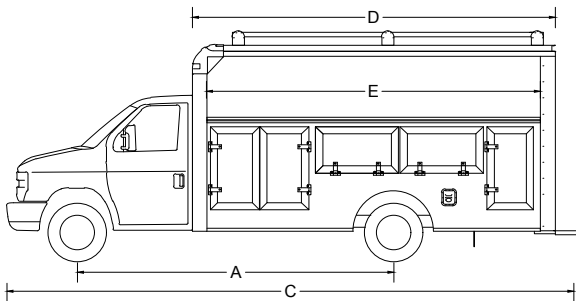

Workport

by Rockport Commercial Vehicles

888-711-1600 • www.rockporttrucks.com

STANDARD FEATURES

Workport

REAR FRAMES:

E-coated 12 gauge steel rear structure with threshold drain holes and dual integrated roof access ladders.

LIGHTING:

LED cargo dome light with 3-way switches located at rear of body and in cab with cab indicator light (Cutaway Chassis Only).

FRAME AND FLOOR:

3 1/2" formed steel cross members and 1 1/8" tongue and groove plywood with rubberized non-slip coin flooring overlay and E-coated steel wheel wells.

REAR BUMPER:

E-coated steel step surface.

FRONT END ASSEMBLY:

Aerodynamic aluminum top with impact resistant top corners.

INTERIOR FLOOR LENGTH:

Even with the standard set back bulkhead for increased driver comfort, the cargo length at the floor is true to the stated length of the body. A sliding bulkhead door is standard as well on cutaway chassis.

Visit www.Rockporttrucks.com for detailed product options.

14-FT • 158 W/B

10-FT • 138 W/B

12-FT • 138 W/B

12-FT • 158 W/B

16-FT • 176 W/B

BODY SIZE	10' SRW	12' SRW	10' DRW	12' DRW	14' DRW	16' DRW
Interior Height	6' 6"	6' 6"	6' 6"	6' 6"	6' 6"	6' 6"
(A) Wheel Base	138"	138"	138"	138" OR 158"	158"	176"
(B) Body Height	111"	111"	111"	111"	111"	111"
(C) Truck Length	19' 6"	21' 6"	19' 6"	21' 6"	23' 6"	25' 6"
(D) Overall Body Length	11'	13'	11'	13'	15'	17'
(E) True Body Length	10'	12'	10'	12'	14'	16'
(F) Body Width	80"	80"	96"	96"	96"	96"
(G) Compartment Height	42.5"	42.5"	42.5"	42.5"	42.5"	42.5"
(H) Door Opening Width	49.25"	49.25"	49.25"	49.25"	49.25"	49.25"
(I) Door Opening Height	71.5"	71.5"	71.5"	71.5"	71.5"	71.5"
(J) Ground to Bumper	16"	16"	16"	16"	16"	16"
(K) Ground to Floor	29.75"	29.75"	29.75"	29.75"	29.75"	29.75"
(L) Bumper to Floor	13.75"	13.75"	13.75"	13.75"	13.75"	13.75"