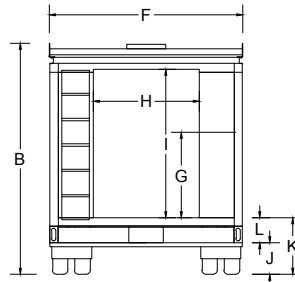

LIGHTING:

LED cargo dome light with 3-way switches located at rear of body and in cab with cab indicator light (Cutaway Chassis Only).

FRAME AND FLOOR:

3 1/2" formed steel cross members and 1 1/8" tongue and groove plywood with rubberized non-slip coin flooring overlay and E-coated steel wheel wells.

REAR BUMPER:

E-coated steel step surface.

FRONT END ASSEMBLY:

Aerodynamic aluminum top with impact resistant top corners.

INTERIOR FLOOR LENGTH:

Even with the standard set back bulkhead for increased driver comfort, the cargo length at the floor is true to the stated length of the body. A sliding bulkhead door is standard as well on cutaway chassis.

Visit www.Rockporttrucks.com for detailed product options.

14-FT • 158 W/B

10-FT • 138 W/B

12-FT • 138 W/B

12-FT • 158 W/B

16-FT • 176 W/B

BODY SIZE	10' SRW	12' SRW	10' DRW	12' DRW	14' DRW	16' DRW
Interior Height	6' 6"	6' 6"	6' 6"	6' 6"	6' 6"	6' 6"
(A) Wheel Base	138"	138"	138"	138" OR 158"	158"	176"
(B) Body Height	111"	111"	111"	111"	111"	111"
(C) Truck Length	19' 6"	21' 6"	19' 6"	21' 6"	23' 6"	25' 6"
(D) Overall Body Length	11'	13'	11'	13'	15'	17'
(E) True Body Length	10'	12'	10'	12'	14'	16'
(F) Body Width	80"	80"	96"	96"	96"	96"
(G) Compartment Height	42.5"	42.5"	42.5"	42.5"	42.5"	42.5"
(H) Door Opening Width	49.25"	49.25"	49.25"	49.25"	49.25"	49.25"
(I) Door Opening Height	71.5"	71.5"	71.5"	71.5"	71.5"	71.5"
(J) Ground to Bumper	16"	16"	16"	16"	16"	16"
(K) Ground to Floor	29.75"	29.75"	29.75"	29.75"	29.75"	29.75"
(L) Bumper to Floor	13.75"	13.75"	13.75"	13.75"	13.75"	13.75"