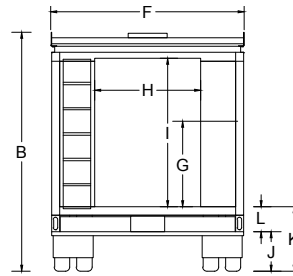

LIGHTING:

LED cargo dome light with 3-way switches located at rear of body and in cab with cab indicator light (Cutaway Chassis Only).

FRAME AND FLOOR:

3 1/2" formed steel cross members and 1 1/8" tongue and groove plywood with rubberized non-slip coin flooring overlay and E-coated steel wheel wells.

REAR BUMPER:

E-coated steel step surface.

FRONT END ASSEMBLY:

Aerodynamic aluminum top with impact resistant top corners.

INTERIOR FLOOR LENGTH:

Even with the standard set back bulkhead for increased driver comfort, the cargo length at the floor is true to the stated length of the body. A sliding bulkhead door is standard as well on cutaway chassis.

Visit www.Rockporttrucks.com for detailed product options.

14-FT • 159 W/B

10-FT • 139 W/B

12-FT • 139 W/B

16-FT • 177 W/B

BODY SIZE	10' SRW	12' SRW	10' DRW	12' DRW	12' 6" DRW	14' DRW	16' DRW
Interior Height	6' 6"	6' 6"	6' 6"	6' 6"	6' 6"	6' 6"	6' 6"
(A) Wheel Base	139"	139"	139"	139"	159"	159"	177"
(B) Body Height	121"	121"	121"	121"	121"	121"	121"
(C) Truck Length	20'	22'	20'	22'	22' 6"	24'	26'
(D) Overall Body Length	11'	13'	11'	13'	13' 6"	15'	17'
(E) True Body Length	10'	12'	10'	12'	12' 6"	14'	16'
(F) Body Width	80"	80"	96"	96"	96"	96"	96"
(G) Compartment Height	42.5"	42.5"	42.5"	42.5"	42.5"	42.5"	42.5"
(H) Door Opening Width	49.25"	49.25"	49.25"	49.25"	49.25"	49.25"	49.25"
(I) Door Opening Height	71.5"	71.5"	71.5"	71.5"	71.5"	71.5"	71.5"
(J) Ground to Bumper	15.75"	15.75"	15.75"	15.75"	15.75"	15.75"	15.75"
(K) Ground to Floor	29.25"	29.25"	29.25"	29.25"	29.25"	29.25"	29.25"
(L) Bumper to Floor	13.5"	13.25"	13.25"	13.25"	13.25"	13.25"	13.25"