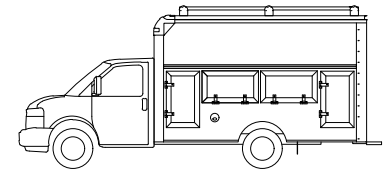

Workport

by Rockport Commercial Vehicles

888-711-1600 • www.rockporttrucks.com

STANDARD FEATURES

Workport

REAR FRAMES:

E-coated 12 gauge steel rear structure with threshold drain holes and dual integrated roof access ladders.

LIGHTING:

LED cargo dome light with 3-way switches located at rear of body and in cab with cab indicator light (Cutaway Chassis Only).

FRAME AND FLOOR:

3 1/2" formed steel cross members and 1 1/8" tongue and groove plywood with rubberized non-slip coin flooring overlay and E-coated steel wheel wells.

REAR BUMPER:

E-coated steel step surface.

FRONT END ASSEMBLY:

Aerodynamic aluminum top with impact resistant top corners.

INTERIOR FLOOR LENGTH:

Even with the standard set back bulkhead for increased driver comfort, the cargo length at the floor is true to the stated length of the body. A sliding bulkhead door is standard as well on cutaway chassis.

Visit www.Rockporttrucks.com for detailed product options.

14-FT • 159 W/B

10-FT • 139 W/B

12-FT • 139 W/B

16-FT • 177 W/B

BODY SIZE	10' SRW	12' SRW	10' DRW	12' DRW	12' 6" DRW	14' DRW	16' DRW
Interior Height	6' 6"	6' 6"	6' 6"	6' 6"	6' 6"	6' 6"	6' 6"
(A) Wheel Base	139"	139"	139"	139"	159"	159"	177"
(B) Body Height	121"	121"	121"	121"	121"	121"	121"
(C) Truck Length	20'	22'	20'	22'	22' 6"	24'	26'
(D) Overall Body Length	11'	13'	11'	13'	13' 6"	15'	17'
(E) True Body Length	10'	12'	10'	12'	12' 6"	14'	16'
(F) Body Width	80"	80"	96"	96"	96"	96"	96"
(G) Compartment Height	42.5"	42.5"	42.5"	42.5"	42.5"	42.5"	42.5"
(H) Door Opening Width	49.25"	49.25"	49.25"	49.25"	49.25"	49.25"	49.25"
(I) Door Opening Height	71.5"	71.5"	71.5"	71.5"	71.5"	71.5"	71.5"
(J) Ground to Bumper	15.75"	15.75"	15.75"	15.75"	15.75"	15.75"	15.75"
(K) Ground to Floor	29.25"	29.25"	29.25"	29.25"	29.25"	29.25"	29.25"
(L) Bumper to Floor	13.5"	13.25"	13.25"	13.25"	13.25"	13.25"	13.25"