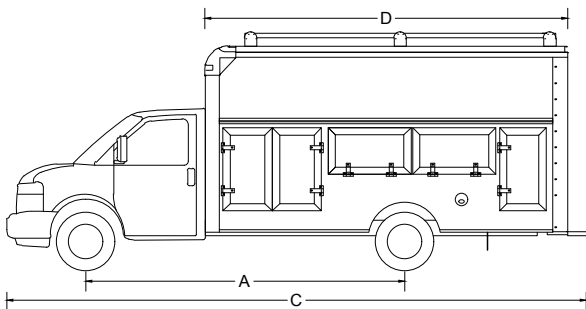

Workport

by Rockport Commercial Vehicles

888-711-1600 • www.rockporttrucks.com

STANDARD FEATURES

Workport

REAR FRAMES:

E-coated 12 gauge steel rear structure with threshold drain holes and dual integrated roof access ladders.

LIGHTING:

LED cargo dome light with 3-way switches located at rear of body and in cab with cab indicator light (Cutaway Chassis Only).

FRAME AND FLOOR:

3 1/2" formed steel cross members and 1 1/8" tongue and groove plywood with rubberized non-slip coin flooring overlay and E-coated steel wheel wells.

REAR BUMPER:

E-coated steel step surface.

FRONT END ASSEMBLY:

Aerodynamic aluminum top with impact resistant top corners.

INTERIOR FLOOR LENGTH:

Even with the standard set back bulkhead for increased driver comfort, the cargo length at the floor is true to the stated length of the body. A sliding bulkhead door is standard as well on cutaway chassis.

Visit www.Rockporttrucks.com for detailed product options.

14-FT • 159 W/B

10-FT • 139 W/B

12-FT • 139 W/B

16-FT • 177 W/B

BODY SIZE	10' SRW	12' SRW	10' DRW	12' DRW	12' 6" DRW	14' DRW	16' DRW
Interior Height	6' 6"	6' 6"	6' 6"	6' 6"	6' 6"	6' 6"	6' 6"
(A) Wheel Base	139"	139"	139"	139"	159"	159"	177"
(B) Body Height	121"	121"	121"	121"	121"	121"	121"
(C) Truck Length	20'	22'	20'	22'	22' 6"	24'	26'
(D) Overall Body Length	11'	13'	11'	13'	13' 6"	15'	17'
(E) True Body Length	10'	12'	10'	12'	12' 6"	14'	16'
(F) Body Width	80"	80"	96"	96"	96"	96"	96"
(G) Compartment Height	42.5"	42.5"	42.5"	42.5"	42.5"	42.5"	42.5"
(H) Door Opening Width	49.25"	49.25"	49.25"	49.25"	49.25"	49.25"	49.25"
(I) Door Opening Height	71.5"	71.5"	71.5"	71.5"	71.5"	71.5"	71.5"
(J) Ground to Bumper	15.75"	15.75"	15.75"	15.75"	15.75"	15.75"	15.75"
(K) Ground to Floor	29.25"	29.25"	29.25"	29.25"	29.25"	29.25"	29.25"
(L) Bumper to Floor	13.5"	13.25"	13.25"	13.25"	13.25"	13.25"	13.25"