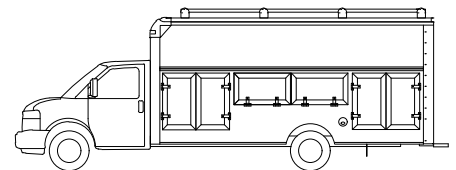

Workport

by Rockport Commercial Vehicles

888-711-1600 • www.rockporttrucks.com

STANDARD FEATURES

Workport

REAR FRAMES:

E-coated 12 gauge steel rear structure with threshold drain holes and dual integrated roof access ladders.

REAR DOOR:

Unique 70/30 rear swing door with rotary latches and a 48" clear opening width.

ROOF ASSEMBLY:

One piece translucent material with galvanized roof bows located 12' on center and roof ladder racks.

Visit www.Rockporttrucks.com for detailed product options.

14-FT • 159 W/B

10-FT • 139 W/B

12-FT • 139 W/B

16-FT • 177 W/B

BODY SIZE	10' SRW	12' SRW	10' DRW	12' DRW	12' 6" DRW	14' DRW	16' DRW
Interior Height	6' 6"	6' 6"	6' 6"	6' 6"	6' 6"	6' 6"	6' 6"
(A) Wheel Base	139"	139"	139"	139"	159"	159"	177"
(B) Body Height	121"	121"	121"	121"	121"	121"	121"
(C) Truck Length	20'	22'	20'	22'	22' 6"	24'	26'
(D) Overall Body Length	11'	13'	11'	13'	13' 6"	15'	17'
(E) True Body Length	10'	12'	10'	12'	12' 6"	14'	16'
(F) Body Width	80"	80"	96"	96"	96"	96"	96"
(G) Compartment Height	42.5"	42.5"	42.5"	42.5"	42.5"	42.5"	42.5"
(H) Door Opening Width	49.25"	49.25"	49.25"	49.25"	49.25"	49.25"	49.25"
(I) Door Opening Height	71.5"	71.5"	71.5"	71.5"	71.5"	71.5"	71.5"
(J) Ground to Bumper	15.75"	15.75"	15.75"	15.75"	15.75"	15.75"	15.75"
(K) Ground to Floor	29.25"	29.25"	29.25"	29.25"	29.25"	29.25"	29.25"
(L) Bumper to Floor	13.5"	13.25"	13.25"	13.25"	13.25"	13.25"	13.25"