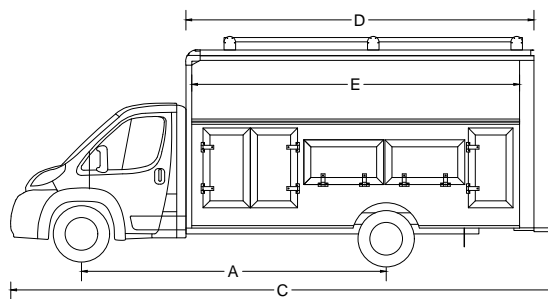

Workport

by Rockport Commercial Vehicles

888-711-1600 • www.rockporttrucks.com

**REAR FRAMES:**

12 gauge steel rear structure with threshold drain holes and dual integrated roof access ladders.

REAR DOOR:

Unique 70/30 rear swing door with rotary latches and a 48" clear opening width.

ROOF ASSEMBLY:

One piece translucent material with galvanized roof bows located 12" on center and roof ladder racks.

LIGHTING:

LED cargo dome light with 3-way switches located at rear of body and in cab with cab indicator light (Cutaway Chassis Only).

FRONT END ASSEMBLY:

Aerodynamic aluminum top with impact resistant top corners.

INTERIOR FLOOR LENGTH:

Even with the standard set back bulkhead for increased driver comfort, the cargo length at the floor is true to the stated length of the body. A sliding bulkhead door is standard as well on cutaway Chassis.

Visit www.Rockporttrucks.com for detailed product options.

14-FT - 159 W/B

BODY SIZE	10' SRW	12' SRW	12' SRW	14' SRW
Interior Height	6' 6"	6' 6"	6' 6"	6' 6"
(A) Wheel Base	136"	136"	159"	159"
(B) Body Height	120"	120"	120"	120"
(C) Truck Length	19' 6"	21' 6"	21' 6"	23' 6"
(D) Overall Body Length	11'	13'	13'	15'
(E) True Body Length	10'	12'	12'	14'
(F) Body Width	90"	90"	90"	90"
(G) Compartment Height	42.5"	42.5"	42.5"	42.5"
(H) Door Opening Width	49.25"	49.25"	49.25"	49.25"
(I) Door Opening Height	71.25"	71.25"	71.25"	71.25"
(J) Ground to Bumper	15.25"	15.25"	15.25"	15.25"
(K) Ground to Floor	29"	29"	29"	29"
(L) Bumper to Floor	13.75"	13.75"	13.75"	13.75"