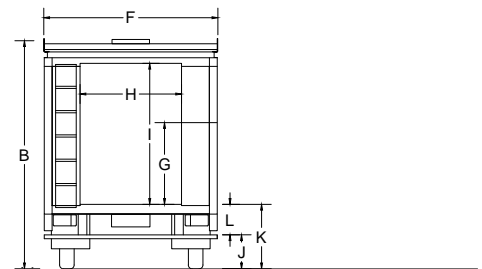

Visit www.Rockporttrucks.com for detailed product options.

14-FT - 159 W/B

BODY SIZE	10' SRW	12' SRW	12' SRW	14' SRW
Interior Height	6' 6"	6' 6"	6' 6"	6' 6"
(A) Wheel Base	136"	136"	159"	159"
(B) Body Height	120"	120"	120"	120"
(C) Truck Length	19' 6"	21' 6"	21' 6"	23' 6"
(D) Overall Body Length	11'	13'	13'	15'
(E) True Body Length	10'	12'	12'	14'
(F) Body Width	90"	90"	90"	90"
(G) Compartment Height	42.5"	42.5"	42.5"	42.5"
(H) Door Opening Width	49.25"	49.25"	49.25"	49.25"
(I) Door Opening Height	71.25"	71.25"	71.25"	71.25"
(J) Ground to Bumper	15.25"	15.25"	15.25"	15.25"
(K) Ground to Floor	29"	29"	29"	29"
(L) Bumper to Floor	13.75"	13.75"	13.75"	13.75"