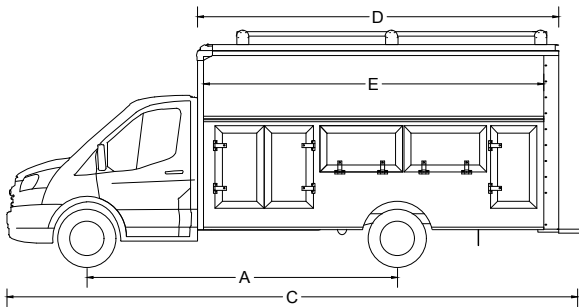

Workport

by Rockport Commercial Vehicles

888-711-1600 • www.rockporttrucks.com

STANDARD FEATURES

Workport

REAR FRAMES:

E-coated 12 gauge steel rear structure with threshold drain holes and dual integrated roof access ladders.

LIGHTING:

LED cargo dome light with 3-way switches located at rear of body and in cab with cab indicator light (Cutaway Chassis Only). Reuse factory Stop-Tail-Turn lights.

FRAME AND FLOOR:

3 1/2" formed steel cross members and 1 1/8" tongue and groove plywood with rubberized non-slip coin flooring overlay and E-coated steel wheel wells.

REAR BUMPER:

E-coated steel step surface.

FRONT END ASSEMBLY:

Aerodynamic aluminum top with impact resistant top corners.

INTERIOR FLOOR LENGTH:

Even with the standard set back bulkhead for increased driver comfort, the cargo length at the floor is true to the stated length of the body. A sliding bulkhead door is standard as well on cutaway Chassis.

Visit www.Rockporttrucks.com for detailed product options.

14-FT • 156 W/B

10-FT • 138 W/B

12-FT • 138 W/B

12-FT • 156 W/B

16-FT • 178 W/B

BODY SIZE	10' SRW	12' SRW	10' DRW	12' DRW	14' DRW	16' DRW
Interior Height	6' 6"	6' 6"	6' 6"	6' 6"	6' 6"	6' 6"
(A) Wheel Base	138"	138"	138"	138" OR 156"	156"	178"
(B) Body Height	119"	119"	119"	119"	119"	119"
(C) Truck Length	20'	22'	20'	22'	24'	26'
(D) Overall Body Length	11'	13'	11'	13'	15'	17'
(E) True Body Length	10'	12'	10'	12'	14'	16'
(F) Body Width	80"	80"	90"	90"	90"	90"
(G) Compartment Height	42.5"	42.5"	42.5"	42.5"	42.5"	42.5"
(H) Door Opening Width	49.25"	49.25"	49.25"	49.25"	49.25"	49.25"
(I) Door Opening Height	72.5"	72.5"	72.5"	72.5"	72.5"	72.5"
(J) Ground to Bumper	16.44"	16.44"	16.44"	16.44"	16.44"	16.44"
(K) Ground to Floor	29.56"	29.56"	29.56"	29.56"	29.56"	29.56"
(L) Bumper to Floor	13.12"	13.12"	13.12"	13.12"	13.12"	13.12"