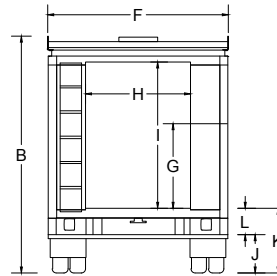

LIGHTING:

LED cargo dome light with 3-way switches located at rear of body and in cab with cab indicator light (Cutaway Chassis Only). Reuse factory Stop-Tail-Turn lights.

FRAME AND FLOOR:

3 1/2" formed steel cross members and 1 1/8" tongue and groove plywood with rubberized non-slip coin flooring overlay and E-coated steel wheel wells.

REAR BUMPER:

E-coated steel step surface.

FRONT END ASSEMBLY:

Aerodynamic aluminum top with impact resistant top corners.

INTERIOR FLOOR LENGTH:

Even with the standard set back bulkhead for increased driver comfort, the cargo length at the floor is true to the stated length of the body. A sliding bulkhead door is standard as well on cutaway Chassis.

Visit www.Rockporttrucks.com for detailed product options.

14-FT • 156 W/B

10-FT • 138 W/B

12-FT • 138 W/B

12-FT • 156 W/B

16-FT • 178 W/B

BODY SIZE	10' SRW	12' SRW	10' DRW	12' DRW	14' DRW	16' DRW
Interior Height	6' 6"	6' 6"	6' 6"	6' 6"	6' 6"	6' 6"
(A) Wheel Base	138"	138"	138"	138" OR 156"	156"	178"
(B) Body Height	119"	119"	119"	119"	119"	119"
(C) Truck Length	20'	22'	20'	22'	24'	26'
(D) Overall Body Length	11'	13'	11'	13'	15'	17'
(E) True Body Length	10'	12'	10'	12'	14'	16'
(F) Body Width	80"	80"	90"	90"	90"	90"
(G) Compartment Height	42.5"	42.5"	42.5"	42.5"	42.5"	42.5"
(H) Door Opening Width	49.25"	49.25"	49.25"	49.25"	49.25"	49.25"
(I) Door Opening Height	72.5"	72.5"	72.5"	72.5"	72.5"	72.5"
(J) Ground to Bumper	16.44"	16.44"	16.44"	16.44"	16.44"	16.44"
(K) Ground to Floor	29.56"	29.56"	29.56"	29.56"	29.56"	29.56"
(L) Bumper to Floor	13.12"	13.12"	13.12"	13.12"	13.12"	13.12"