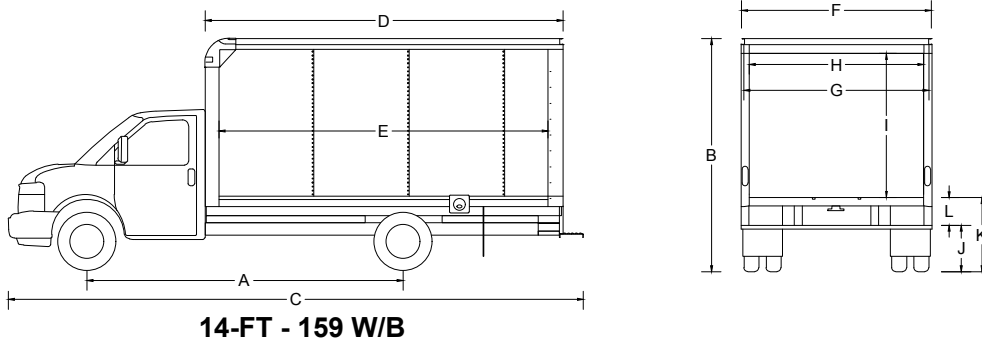

NOTE: FRP bodies have 3/8" fiberglass reinforced sidewalls.

REAR FRAME:

E-coated steel rear structure with 12 gauge sides and header, 10 gauge threshold with drain holes and 2 rear grab handles

REAR DOOR:

FRAME AND FLOOR:

Box tube long sills with 3" formed C-channel cross members of 16" centers. 1 1/8" laminated hardwood flat floor.

REAR BUMPER:

E-coated steel step surface.

FRONT-END ASSEMBLY:

Aerodynamic aluminum top and side radius with impact resistant top corners.

INTERIOR FLOOR LENGTH:

Even with the standard set back bulkhead for increased driver comfort, the cargo length at the floor is true to the stated length of the body. A sliding bulkhead door is standard as well.

WARRANTY:

3 year, 36,000 mile limited warranty and 5 year, 50,000 mile structural warranty from date of sale.

Visit www.Rockporttrucks.com for detailed product options.

Body Size	10' SRW	12' SRW	14' DRW	15' DRW	16' DRW	17' DRW	18' DRW
Interior Height	7'	7'	7'	7'	7'	7'	7'
(A) Wheel Base	139"	139"	159"	159"	177"	177"	191"
(B) Body Height	126"	126"	126"	126"	126"	126"	126"
(C) Truck Length	19' 6.5"	21' 6.5"	23' 6.5"	24' 6.5"	25' 6.5"	26' 6.5"	27' 6.5"
(D) Overall Body Length	11'	13'	15'	16'	17'	18'	19'
(E) True Body Length	10'	12'	14'	15'	16'	17'	18'
(F) Body Width	80"	80"	96"	96"	96"	96"	96"
(G) Load Width	81.25"	81.25"	92.25"	92.25"	92.25"	92.25"	92.25"
(H) Door Opening Width	71"	71"	87.25"	87.25"	87.25"	87.25"	87.25"
(I) Door Opening Height	78.5"	78.5"	78.5"	78.5"	78.5"	78.5"	78.5"
(J) Ground to Bumper	16.56"	16.56"	16.56"	16.56"	16.56"	16.56"	16.56"
(K) Ground to Floor	37.68"	37.68"	37.68"	37.68"	37.68"	37.68"	37.68"
(L) Bumper to Floor	21.125"	21.125"	21.125"	21.125"	21.125"	21.125"	21.125"